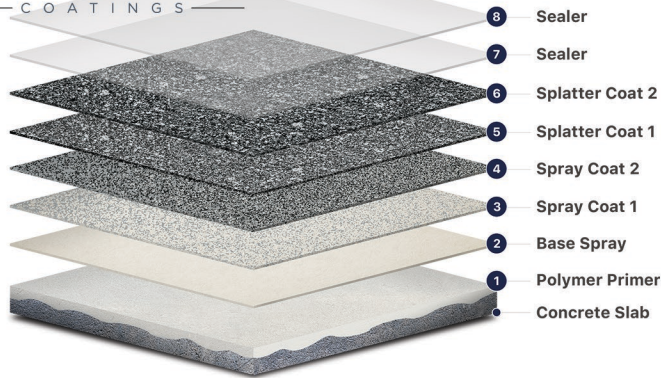

ParaStone COLOR SYSTEM

Paramount ParaStone

ParaStone is an ultra-thin, architectural concrete spray texture consisting of a liquid polymer and a specially formulated cementitious powder, and an easy-to-use coloring kit.

ParaStone tenaciously bonds to virtually any substrate, including concrete, wood, metal, plastic and sheet rock, delivering a beautiful, robust, colorful, and modern cementitious finish to add depth and slip-resistance to any patio, pool deck, driveway, walkway, and more.

NOVA

GREY STONE

FOSSIL

MARBLE

WHITE BEACH

SHORELINE

CABANA

BOARDWALK